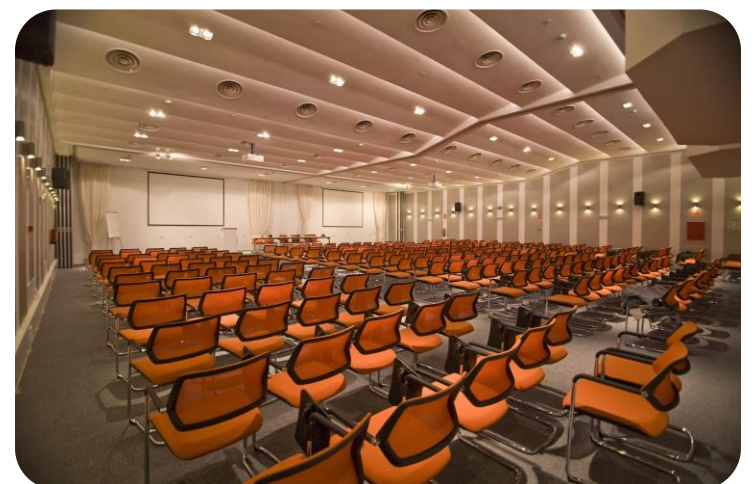

Venues that adapts to your needs

EUROFORUM

Want to see more pictures? Click [here](#)