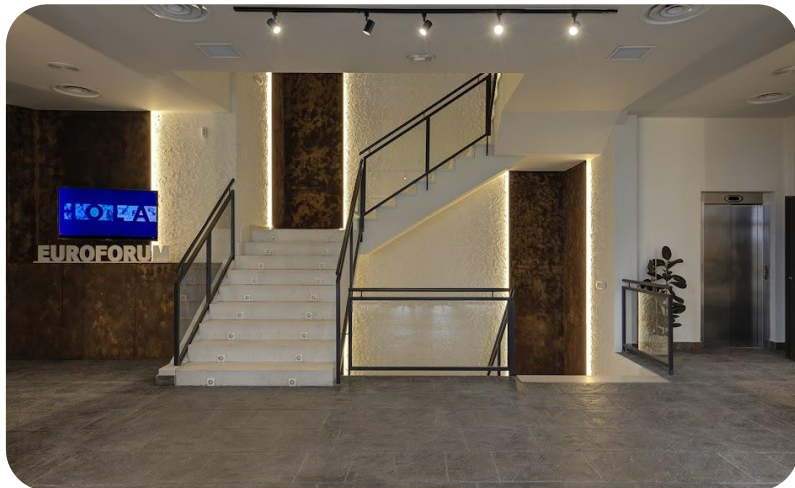

Venues that adapts to your needs

EUROFORUM

Want to see more pictures? Click [here](#)