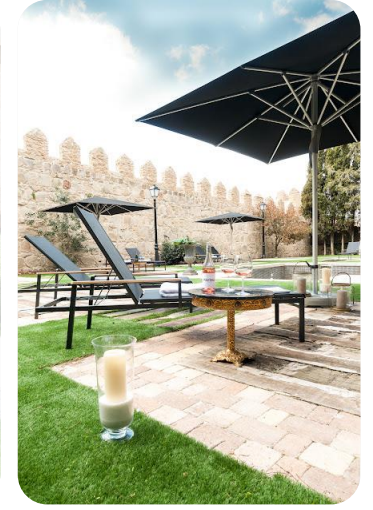

Venues that adapts to your needs

EUROFORUM

Want to see more pictures? Click [here](#)