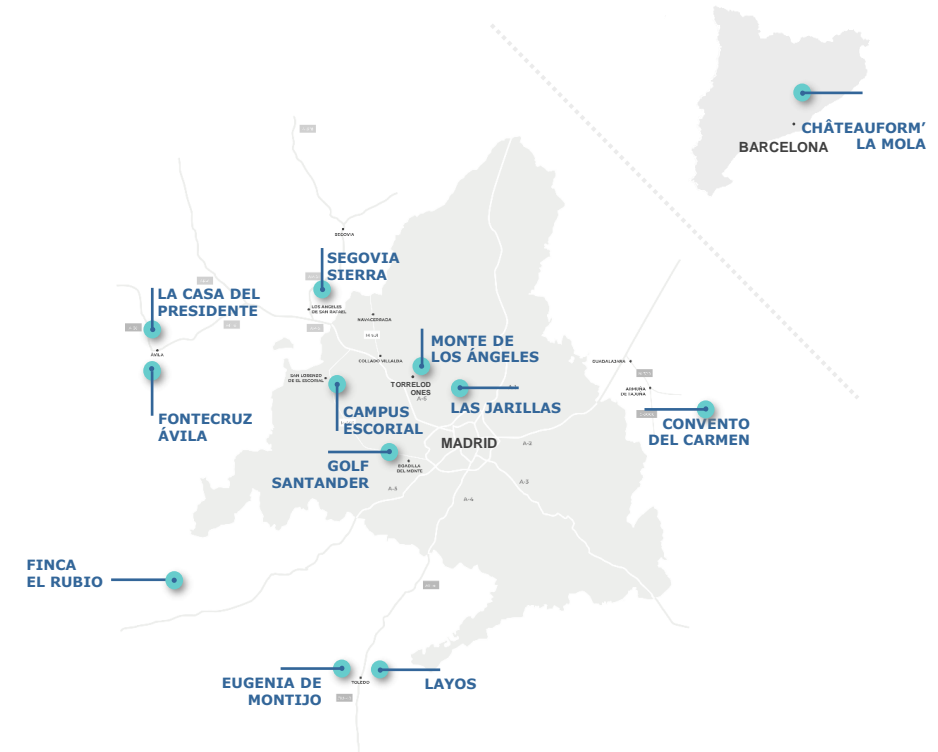

SEGOVIA SIERRA

Segovia

LA CASA DEL PRESIDENTE

Ávila

FONTECRUZ ÁVILA

Ávila

CHÂTEAUFORM' LA MOLA

Tarrasa

CAMPUS ESCORIAL

EUROFORUM

Campus Escorial

Euroforum Campus Escorial, 30' from Madrid and 45' from Barajas Airport, offers a variety of spaces and services for your corporate event.

A unique proposal in **San Lorenzo de El Escorial** consisting of a main building, three annexes, green areas and parking.