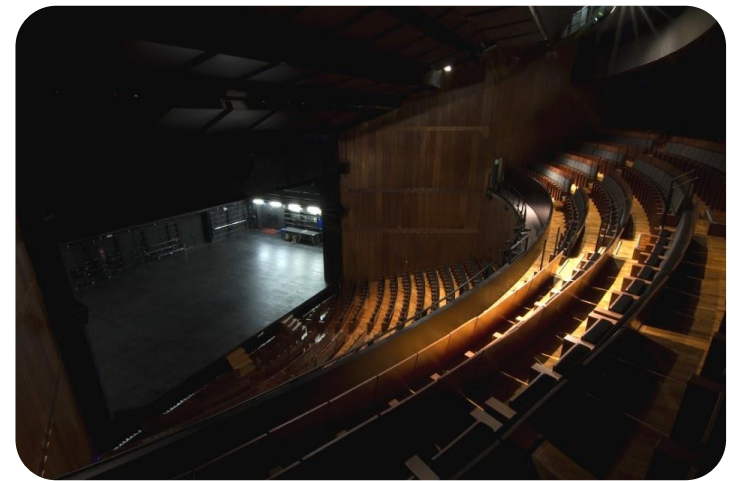

Venues that adapts to your needs

E U R O F O R U M

Want to see more pictures? Click [here](#)

TEATRO AUDITORIO

Room A	1064
Room B	283
Lobby	400