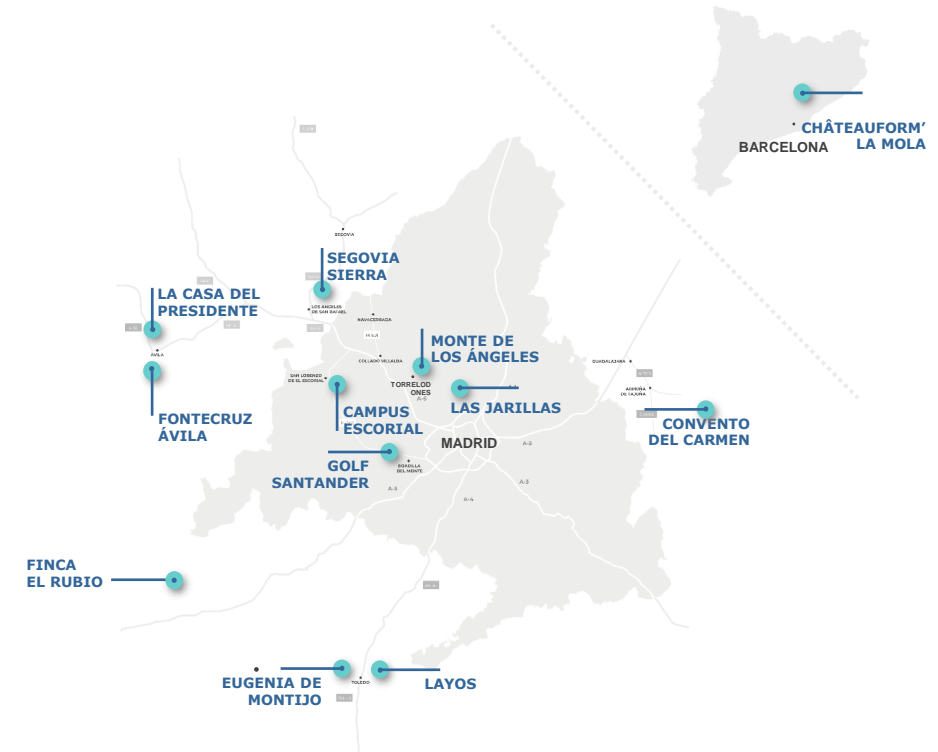

TEATRO AUDITORIO
CAMPUS ESCORIAL
San Lorenzo de El Escorial

GOLF SANTANDER
Madrid

LAS JARILLAS
Madrid

MONTE DE LOS ÁNGELES
Torrelodones

CONVENTO DEL CARMEN
Guadalajara

EUGENIA DE MONTIJO
Toledo

LAYOS
Toledo

FINCA EL RUBIO
Toledo

SEGOVIA SIERRA
Segovia

LA CASA DEL PRESIDENTE
Ávila

FONTECRUZ ÁVILA
Ávila

CHÂTEAUFORM' LA MOLA
Tarrasa

 **BIG EVENTS**
Featured events

 **CAMPUS**
Large groups

 **CREATE**
Creative development

 **HARMONY**
Small groups

 **ONE DAY**
Near the city

 **CITY**
In the city

Monte de los Ángeles

Monte de Los Ángeles, in **Torrelodones**, in a stunning **natural setting** just 15 minutes from Madrid. It is a unique option for your meetings and corporate events.