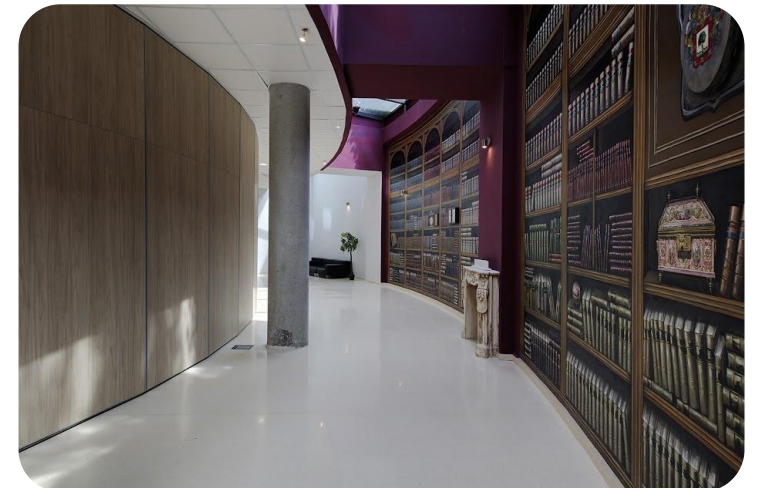

Venues that adapts to your needs

EUROFORUM

Want to see more pictures? Click [here](#)