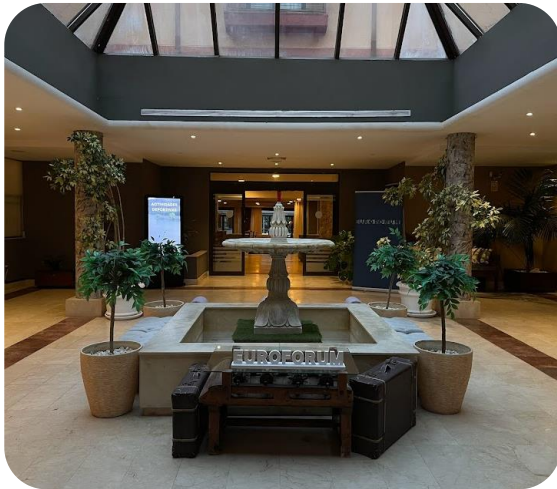

Venues that adapts to your needs

EUROFORUM

Want to see more pictures? Click [here](#)