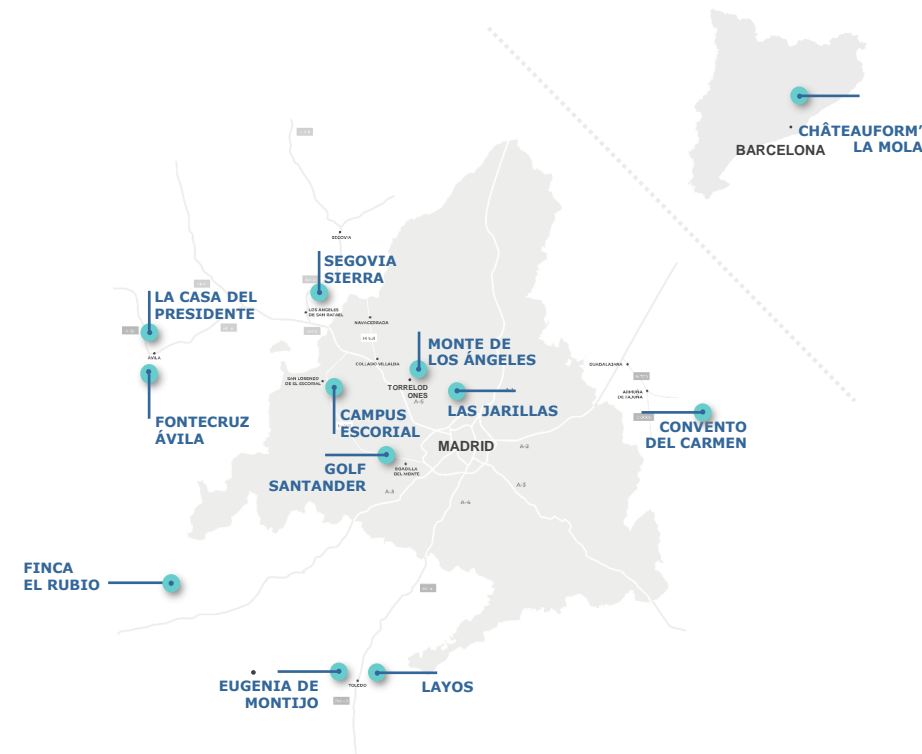

Venues

CAMPUS ESCORIAL
San Lorenzo de El Escorial

PALACIO DE LOS INFANTES
CAMPUS ESCORIAL
San Lorenzo de El Escorial

ESPACIO CREA
CAMPUS ESCORIAL
San Lorenzo de El Escorial

TEATRO AUDITORIO
CAMPUS ESCORIAL
San Lorenzo de El Escorial

GOLF SANTANDER
Madrid

LAS JARILLAS
Madrid

MONTE DE LOS ÁNGELES
Torrelodones

CONVENTO DEL CARMEN
Guadalajara

EUGENIA DE MONTIJO
Toledo

LAYOS
Toledo

FINCA EL RUBIO
Toledo

SEGOVIA SIERRA
Segovia

LA CASA DEL PRESIDENTE
Ávila

FONTECRUZ ÁVILA
Ávila

CHÂTEAUFORM' LA MOLA
Tarrasa

BIG EVENTS
Featured events

CAMPUS
Large groups

CREATE
Creative development

HARMONY
Small groups

ONE DAY
Near the city

CITY
In the city