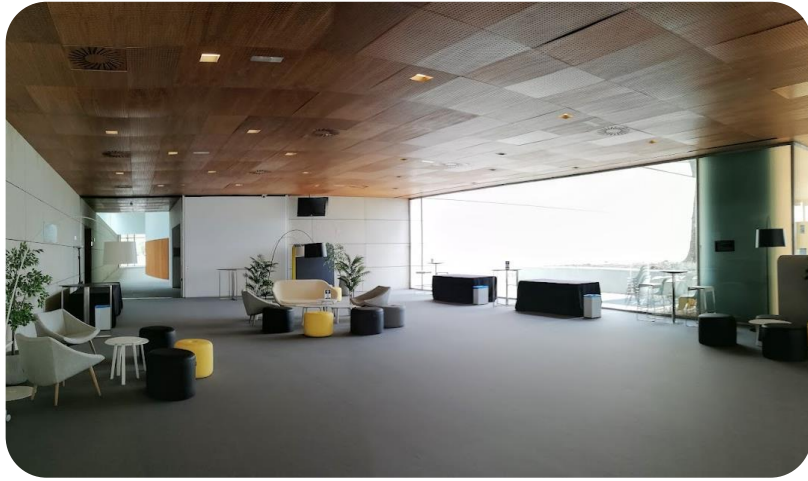

Venues that adapts to your needs

E U R O F O R U M

Want to see more pictures? Click [here](#)

TEATRO AUDITORIO

Room A	1064
Room B	283
Lobby	400