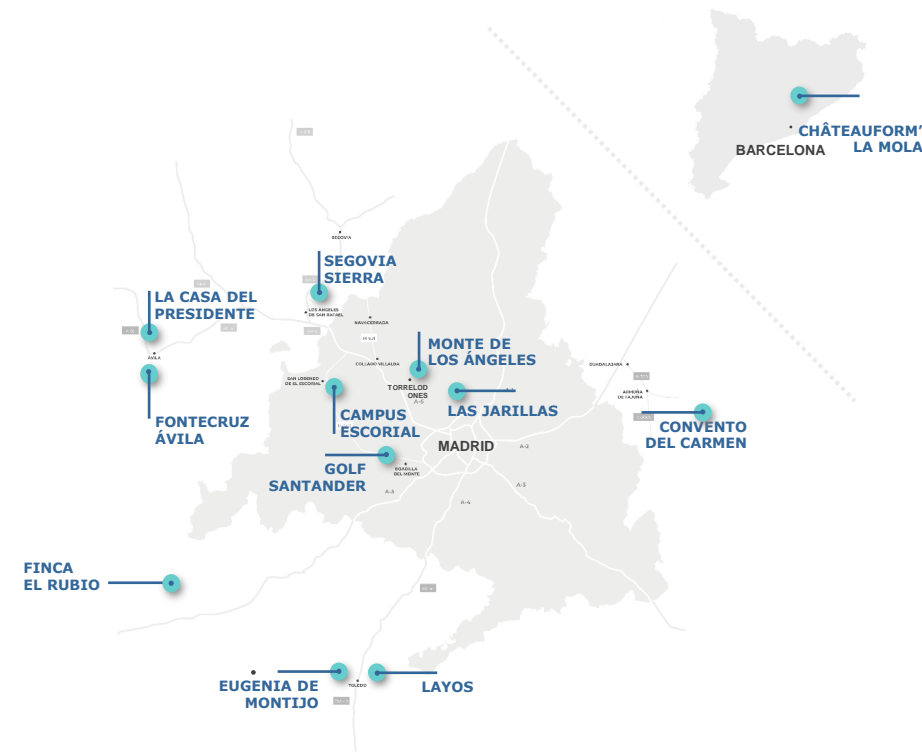

Venues

CAMPUS ESCORIAL
San Lorenzo de El Escorial

PALACIO DE LOS INFANTES
CAMPUS ESCORIAL
San Lorenzo de El Escorial

ESPACIO CREA
CAMPUS ESCORIAL
San Lorenzo de El Escorial

TEATRO AUDITORIO
CAMPUS ESCORIAL
San Lorenzo de El Escorial

GOLF SANTANDER
Madrid

LAS JARILLAS
Madrid

MONTE DE LOS ÁNGELES
Torrelodones

CONVENTO DEL CARMEN
Guadalajara

EUGENIA DE MONTIJO
Toledo

LAYOS
Toledo

FINCA EL RUBIO
Toledo

SEGOVIA SIERRA
Segovia

LA CASA DEL PRESIDENTE
Ávila

Fontecruz Ávila
Ávila

CHÂTEAUFORM' LA MOLA
Tarrasa

BIG EVENTS
Featured events

CAMPUS
Large groups

CREATE
Creative development

HARMONY
Small groups

ONE DAY
Near the city

CITY
In the city